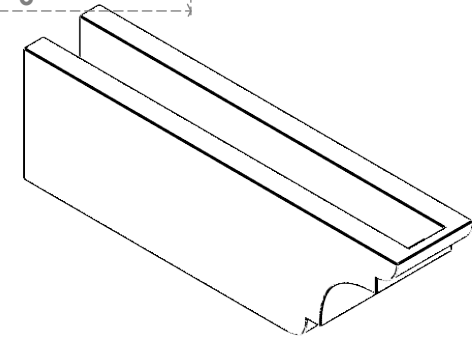

ITEM NUMBER: RFTURO040X06000X20000X006NEB00RCPR

4"W X 6"H X 20"L TIMBERTHANE ROUGH CEDAR NEW BRIGHTON FAUX WOOD OPEN RAFTER TAIL, 6"L END, PRIMED TAN

ISOMETRIC

GENERATED DATE : 03/02/2023

EKENA MILLWORK
2300 WEST MAIN ST.
CLARKSVILLE, TX 75426
TOLL FREE: 866-607-0453
WWW.EKENAMILLWORK.COM

NOTES

1. INSTALLATION TO BE COMPLETED IN ACCORDANCE WITH MANUFACTURER'S SPECIFICATIONS.
2. DRAWING MAY NOT BE TO SCALE
3. THIS DRAWING IS INTENDED FOR DESIGN AND PLANNING PURPOSES ONLY.
4. ALL INFORMATION CONTAINED HEREIN WAS CURRENT AT THE TIME OF DEVELOPMENT BUT MUST BE REVIEWED AND APPROVED BY THE PRODUCT MANUFACTURER TO BE CONSIDERED ACCURATE.
5. TIMBERTHANE ARCHITECTURAL PRODUCTS ARE MADE FROM HIGH DENSITY URETHANE AND COME FACTORY PRIMED