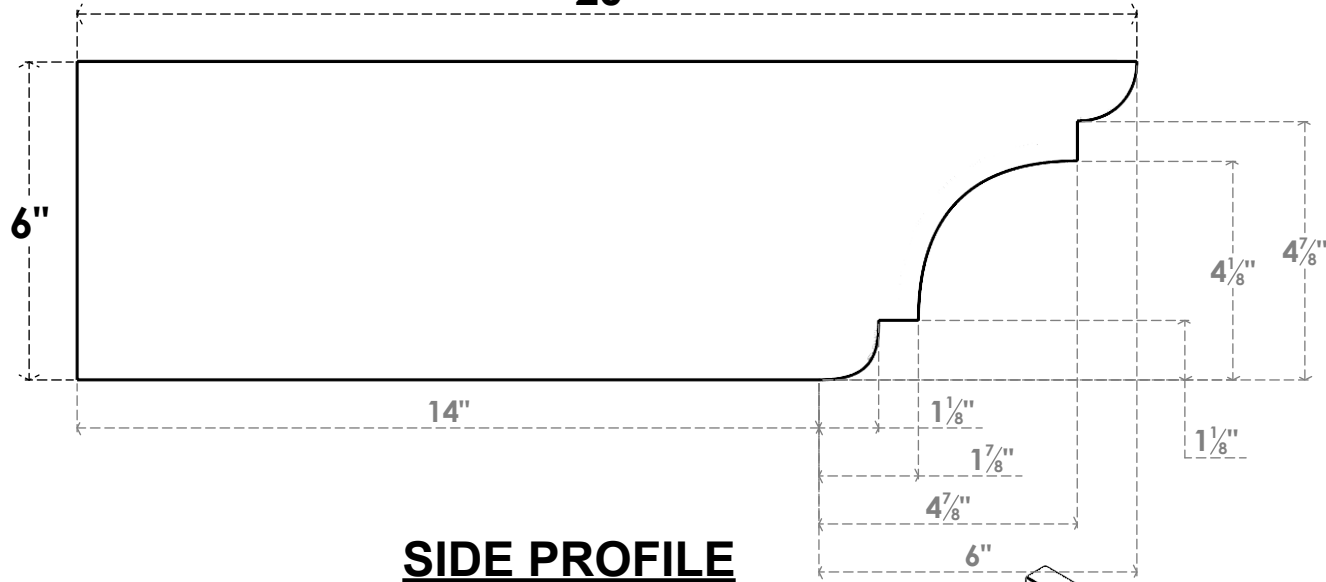

ITEM NUMBER: RFTURO040X06000X20000X006NEB00RCPR

4"W X 6"H X 20"L TIMBERTHANE ROUGH CEDAR NEW BRIGHTON FAUX WOOD OPEN RAFTER TAIL, 6"L END, PRIMED TAN

ISOMETRIC

GENERATED DATE : 03/02/2023

EKENA MILLWORK
2300 WEST MAIN ST.
CLARKSVILLE, TX 75426
TOLL FREE: 866-607-0453
WWW.EKENAMILLWORK.COM

NOTES

1. INSTALLATION TO BE COMPLETED IN ACCORDANCE WITH MANUFACTURER'S SPECIFICATIONS.
2. DRAWING MAY NOT BE TO SCALE
3. THIS DRAWING IS INTENDED FOR DESIGN AND PLANNING PURPOSES ONLY.
4. ALL INFORMATION CONTAINED HEREIN WAS CURRENT AT THE TIME OF DEVELOPMENT BUT MUST BE REVIEWED AND APPROVED BY THE PRODUCT MANUFACTURER TO BE CONSIDERED ACCURATE.
5. TIMBERTHANE ARCHITECTURAL PRODUCTS ARE MADE FROM HIGH DENSITY URETHANE AND COME FACTORY PRIMED