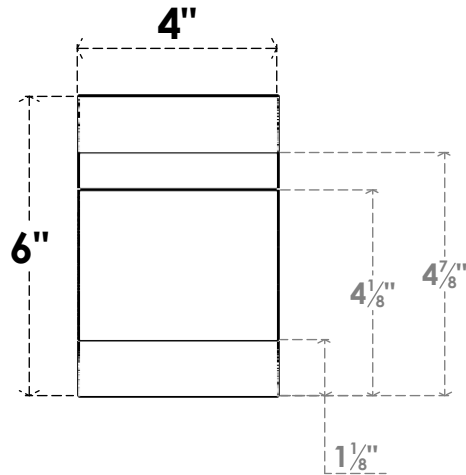

ITEM NUMBER: RFTURO040X06000X20000X006NEB00RCPR

4"W X 6"H X 20"L TIMBERTHANE ROUGH CEDAR NEW BRIGHTON FAUX WOOD OPEN RAFTER TAIL, 6"L END, PRIMED TAN

ISOMETRIC

GENERATED DATE : 03/02/2023

EKENA MILLWORK
2300 WEST MAIN ST.
CLARKSVILLE, TX 75426
TOLL FREE: 866-607-0453
WWW.EKENAMILLWORK.COM

NOTES

1. INSTALLATION TO BE COMPLETED IN ACCORDANCE WITH MANUFACTURER'S SPECIFICATIONS.
2. DRAWING MAY NOT BE TO SCALE
3. THIS DRAWING IS INTENDED FOR DESIGN AND PLANNING PURPOSES ONLY.
4. ALL INFORMATION CONTAINED HEREIN WAS CURRENT AT THE TIME OF DEVELOPMENT BUT MUST BE REVIEWED AND APPROVED BY THE PRODUCT MANUFACTURER TO BE CONSIDERED ACCURATE.
5. TIMBERTHANE ARCHITECTURAL PRODUCTS ARE MADE FROM HIGH DENSITY URETHANE AND COME FACTORY PRIMED